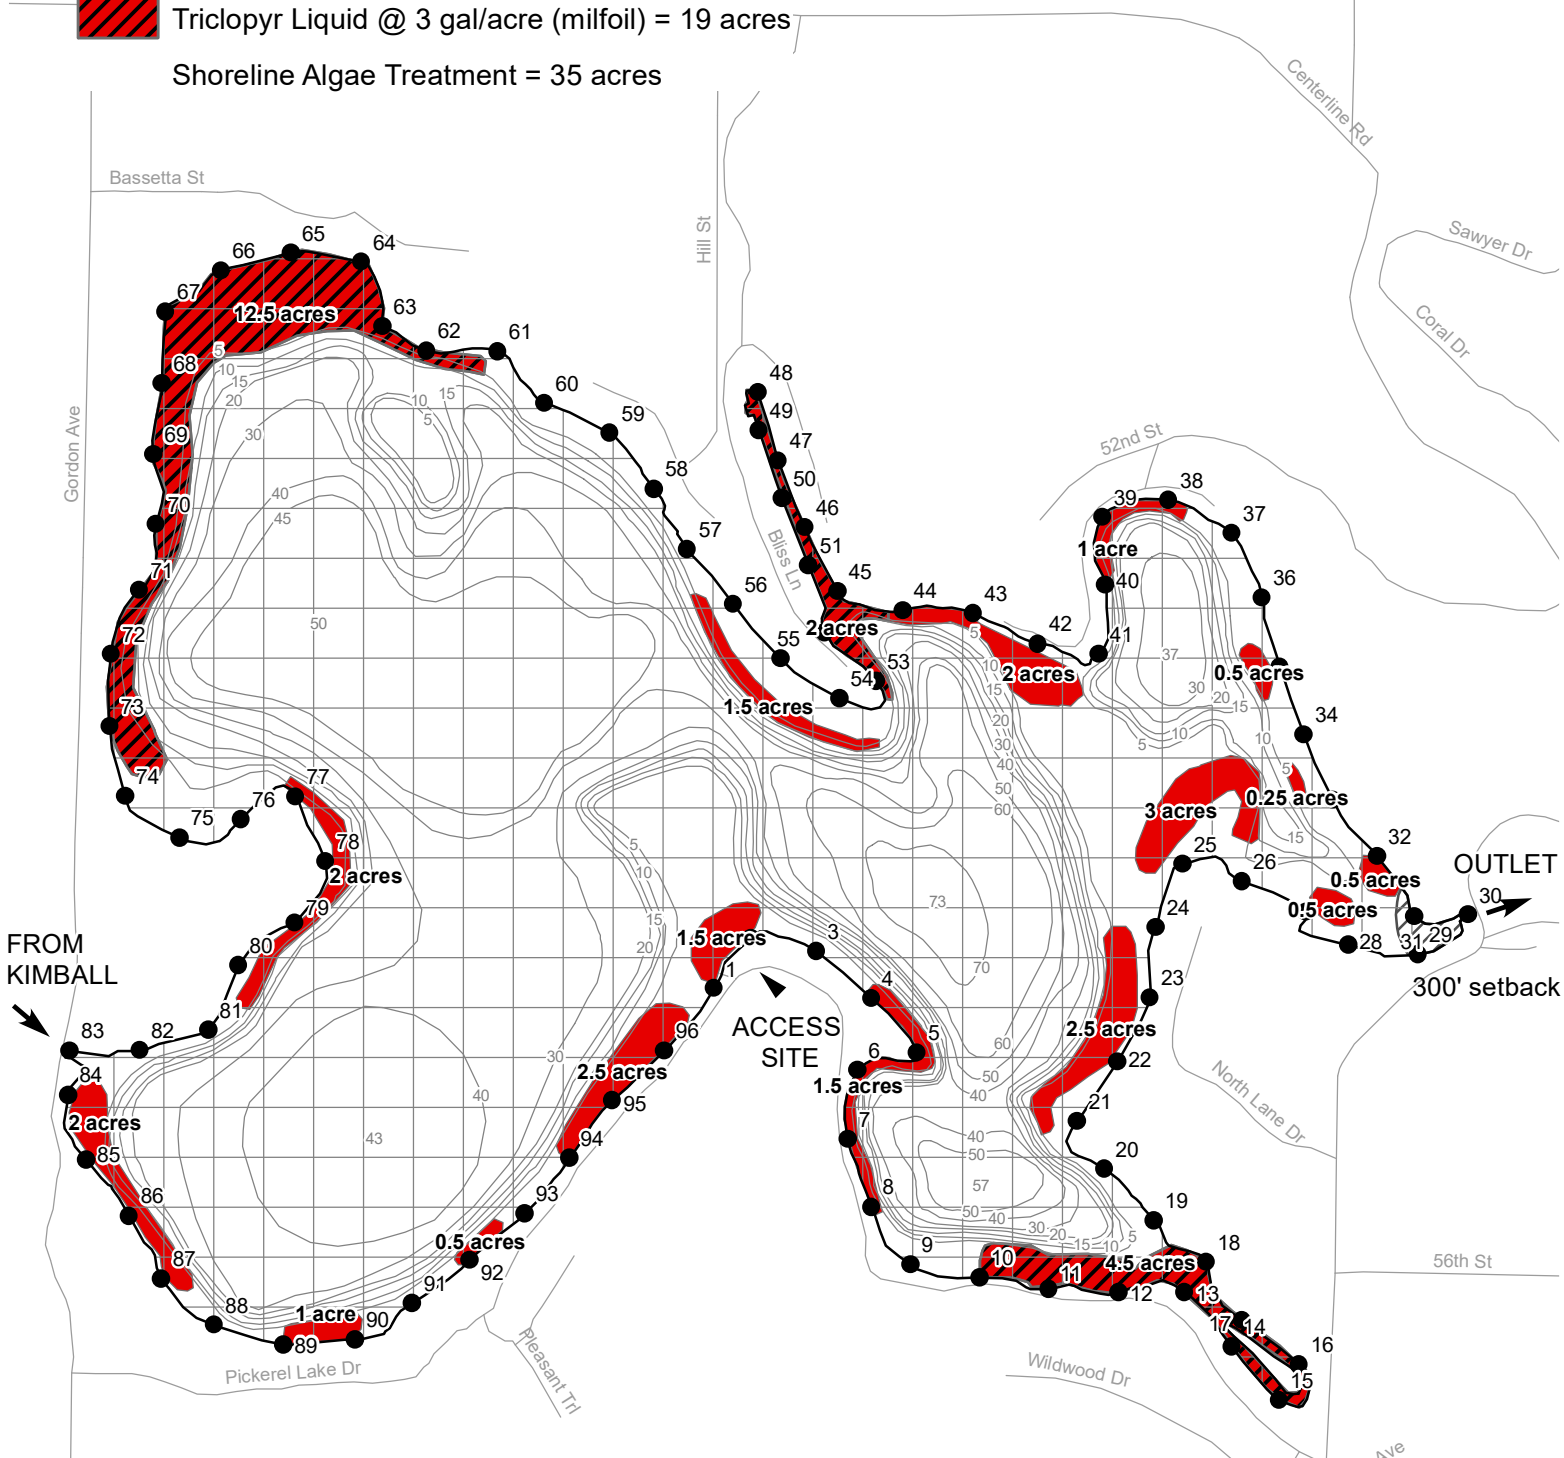

PICKEREL LAKE NEWAYGO COUNTY, MICHIGAN MAY 22, 2018 TREATMENT MAP

□ = 1 ACRE

Treatment

- Triclopyr Dry @ 180 lbs/acre (milfoil) = 22.75
- Triclopyr Liquid @ 3 gal/acre (milfoil) = 19 acres
- Shoreline Algae Treatment = 35 acres

LAKE AREA = 313 ACRES
REVISION DATE: APRIL, 2018

1 inch = 800 feet

KIMBALL LAKE NEWAYGO COUNTY, MICHIGAN MAY 22, 2018 TREATMENT MAP

= 1 ACRE

Treatment

- Diquat (milfoil and curly-leaf) = 1 acre
- Triclopyr Dry @ 180 lbs/acre (milfoil) = 7.5 acres
- Triclopyr Liquid @ 3 gal/acre (milfoil) = 3 acres
- Shoreline Algae Treatment = 15 acres

LAKE AREA = 148 ACRES
REVISION DATE: APRIL, 2018