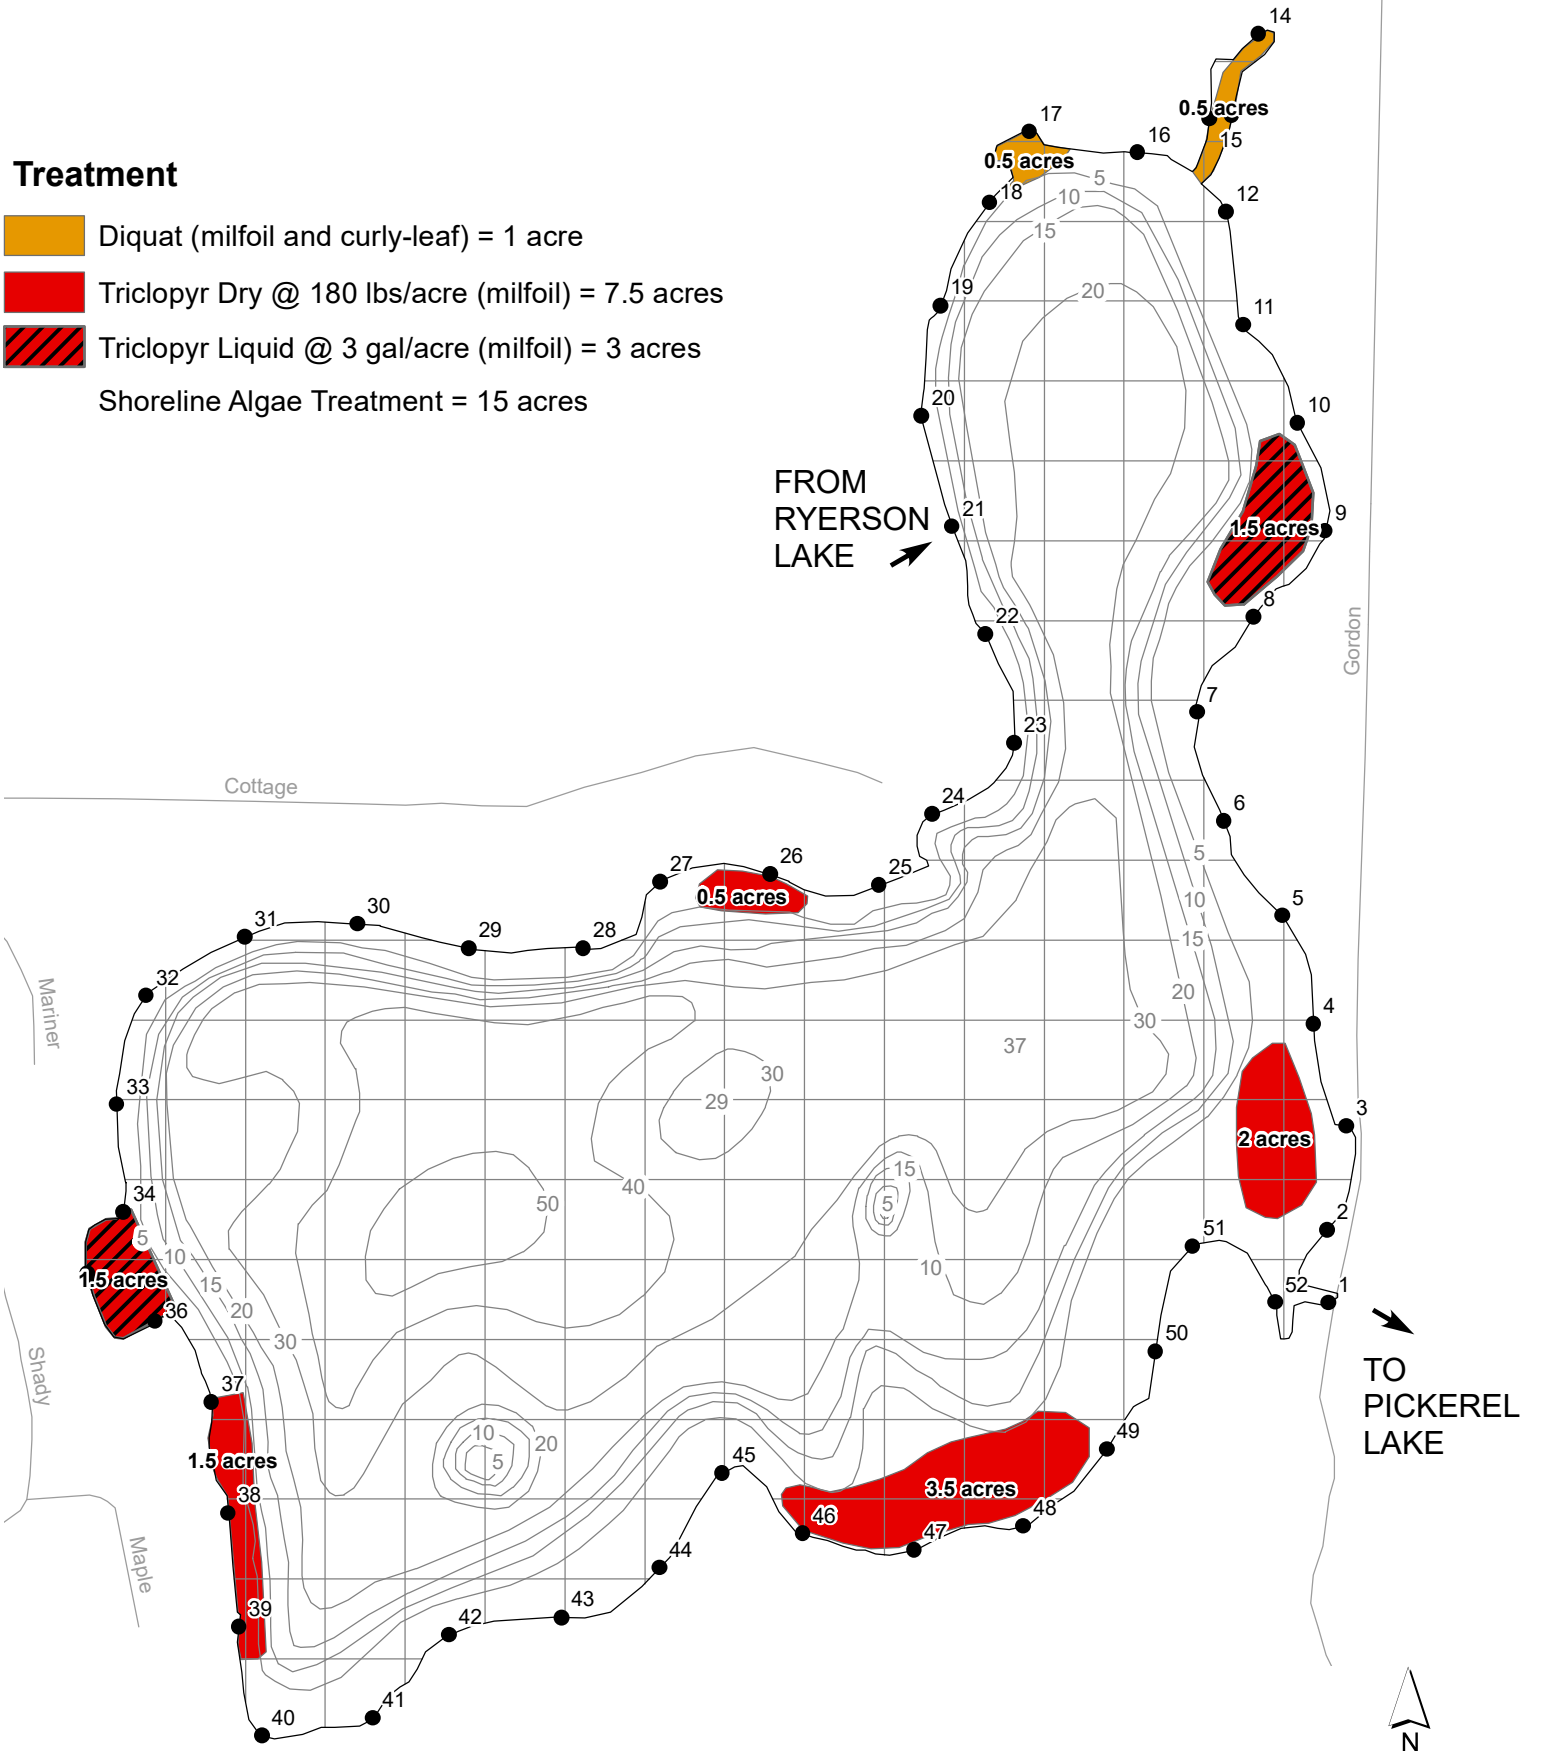

PICKEREL LAKE NEWAYGO COUNTY, MICHIGAN MAY 22, 2018 TREATMENT MAP

□ = 1 ACRE

Treatment

- Triclopyr Dry @ 180 lbs/acre (milfoil) = 22.75
- Triclopyr Liquid @ 3 gal/acre (milfoil) = 19 acres
- Shoreline Algae Treatment = 35 acres

LAKE AREA = 313 ACRES
REVISION DATE: APRIL, 2018

1 inch = 800 feet

KIMBALL LAKE NEWAYGO COUNTY, MICHIGAN MAY 22, 2018 TREATMENT MAP

= 1 ACRE

Treatment

- Diquat (milfoil and curly-leaf) = 1 acre
- Triclopyr Dry @ 180 lbs/acre (milfoil) = 7.5 acres
- Triclopyr Liquid @ 3 gal/acre (milfoil) = 3 acres
- Shoreline Algae Treatment = 15 acres

LAKE AREA = 148 ACRES
REVISION DATE: APRIL, 2018