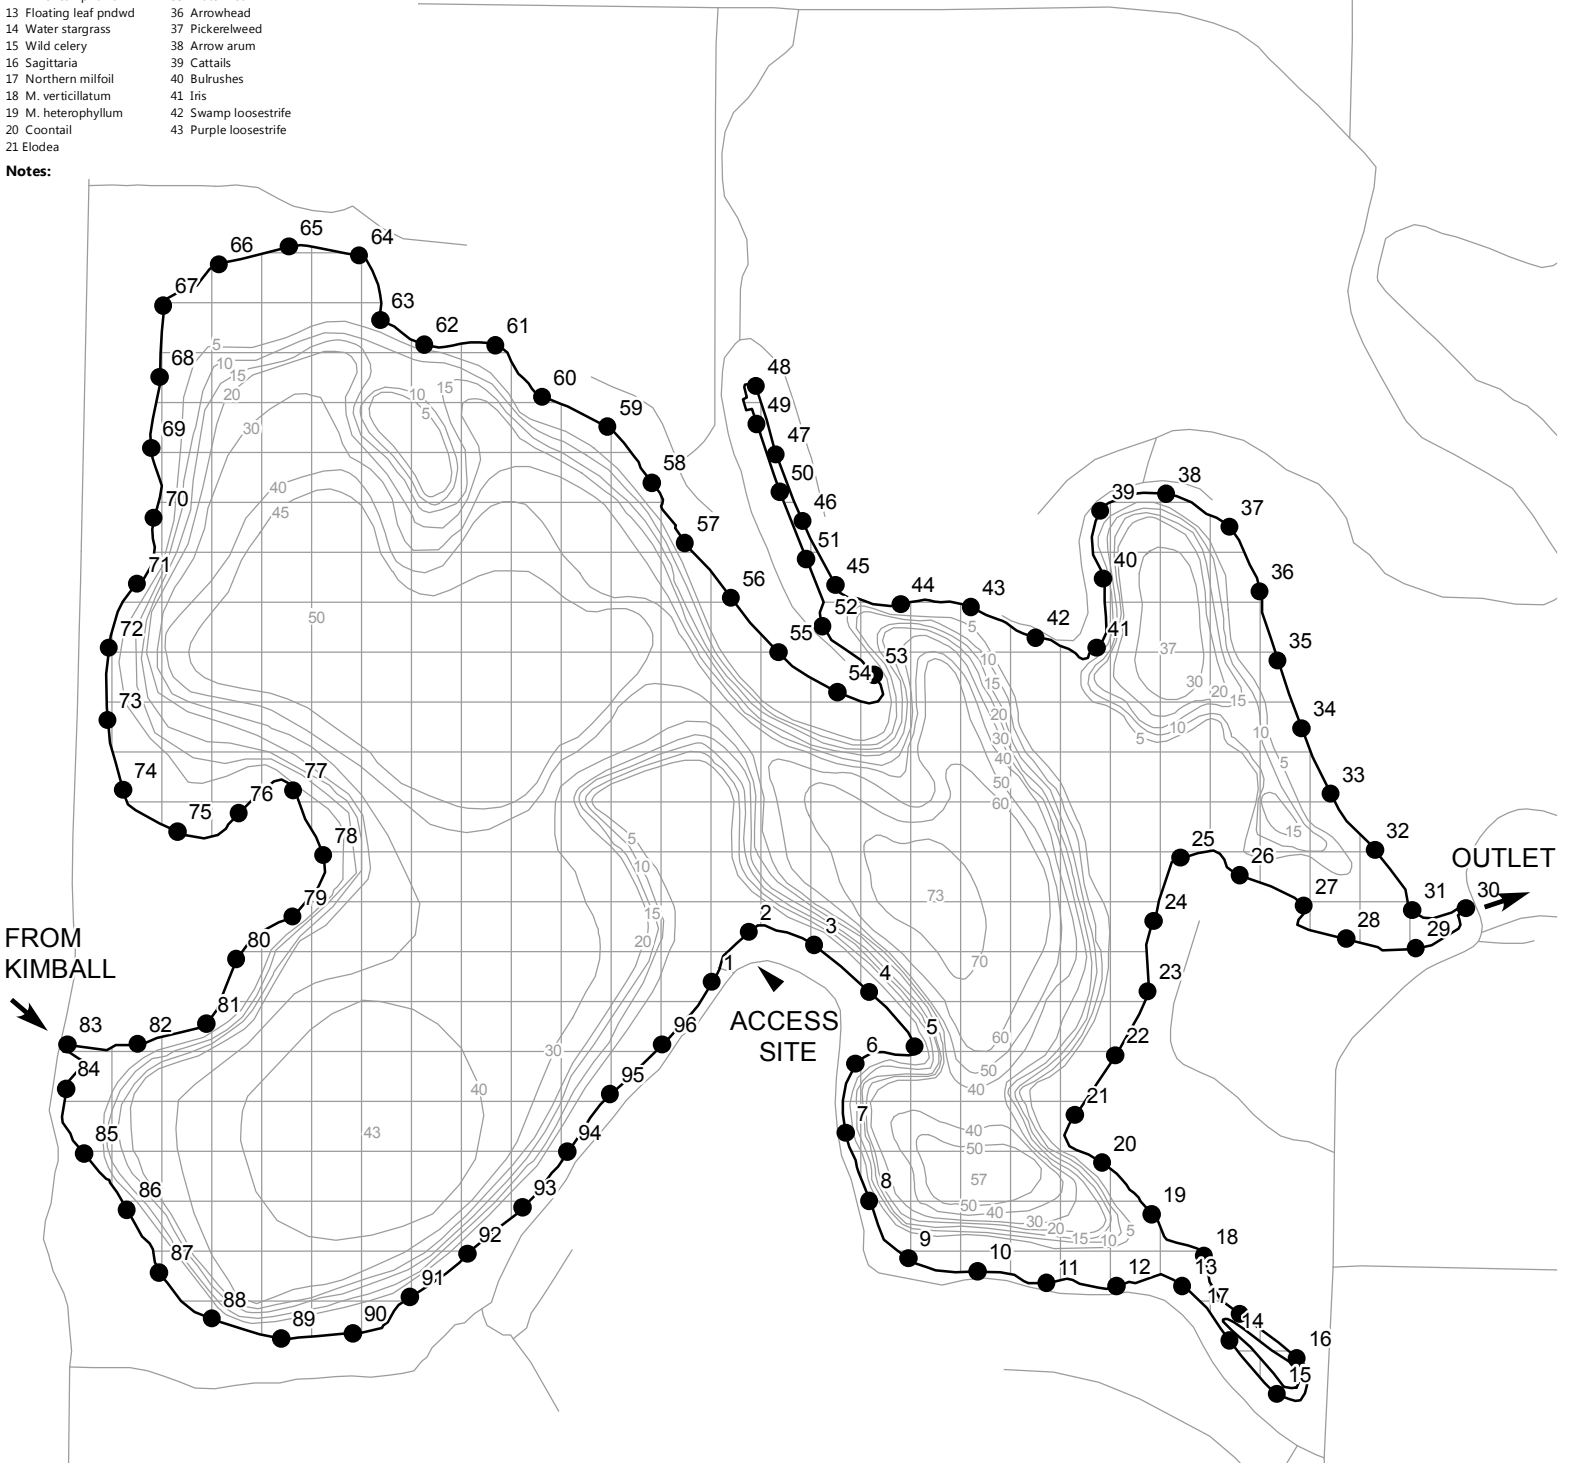

Date: _____

Crew: _____

Weather: _____

PICKEREL LAKE NEWAYGO COUNTY, MICHIGAN AQUATIC PLANT SURVEY MAP 313 ACRES

= 1 ACRE

- | Plant Names | Density |
|------------------------|-------------------------|
| 1 E. Milfoil | 22 Utricularia vulgaris |
| 2 Curly leaf pndwd | 23 Bladderwort-mini |
| 3 Chara | 24 Buttercup |
| 4 Thinleaf pndwd | 25 Naiad |
| 5 Flatstem pndwd | 26 Brittle naiad |
| 6 Robbins pndwd | 27 Sago pondweed |
| 7 Variable pndwd | 30 Nymphaea |
| 8 Whitestem pndwd | 31 Nuphar |
| 9 Richardsons pndwd | 32 Brasenia |
| 10 Illinois pndwd | 33 Lemna minor |
| 11 Large leaf pndwd | 34 Spirodella |
| 12 American pndwd | 35 Watermeal |
| 13 Floating leaf pndwd | 36 Arrowhead |
| 14 Water stargrass | 37 Pickerelweed |
| 15 Wild celery | 38 Arrow arum |
| 16 Sagittaria | 39 Cattails |
| 17 Northern milfoil | 40 Bulrushes |
| 18 M. verticillatum | 41 Iris |
| 19 M. heterophyllum | 42 Swamp loosestrife |
| 20 Coontail | 43 Purple loosestrife |
| 21 Elodea | |

Notes:

1 inch = 800 feet